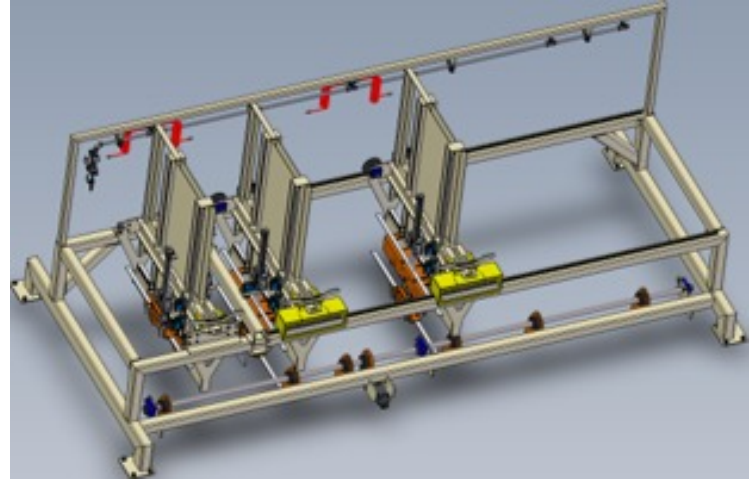

# STICK PLACER

PRODUCTIVITY EXPERTS

**JAMEC, HIGH SPEED AUTOMATIC STICK PLACER SYSTEM HAS PROVEN ITS RELIABILITY FOR SAWMILL AND PLANER MILL APPLICATIONS**

## SPECIFICATIONS

- Fixed or mobile slat distributor
- Slat loading: manual or automatic
- Handles slats from 48-96 inches
- Robust & low maintenance
- Accurate stick placement
- Efficient high-speed slat deposit
- Easy integration & installation